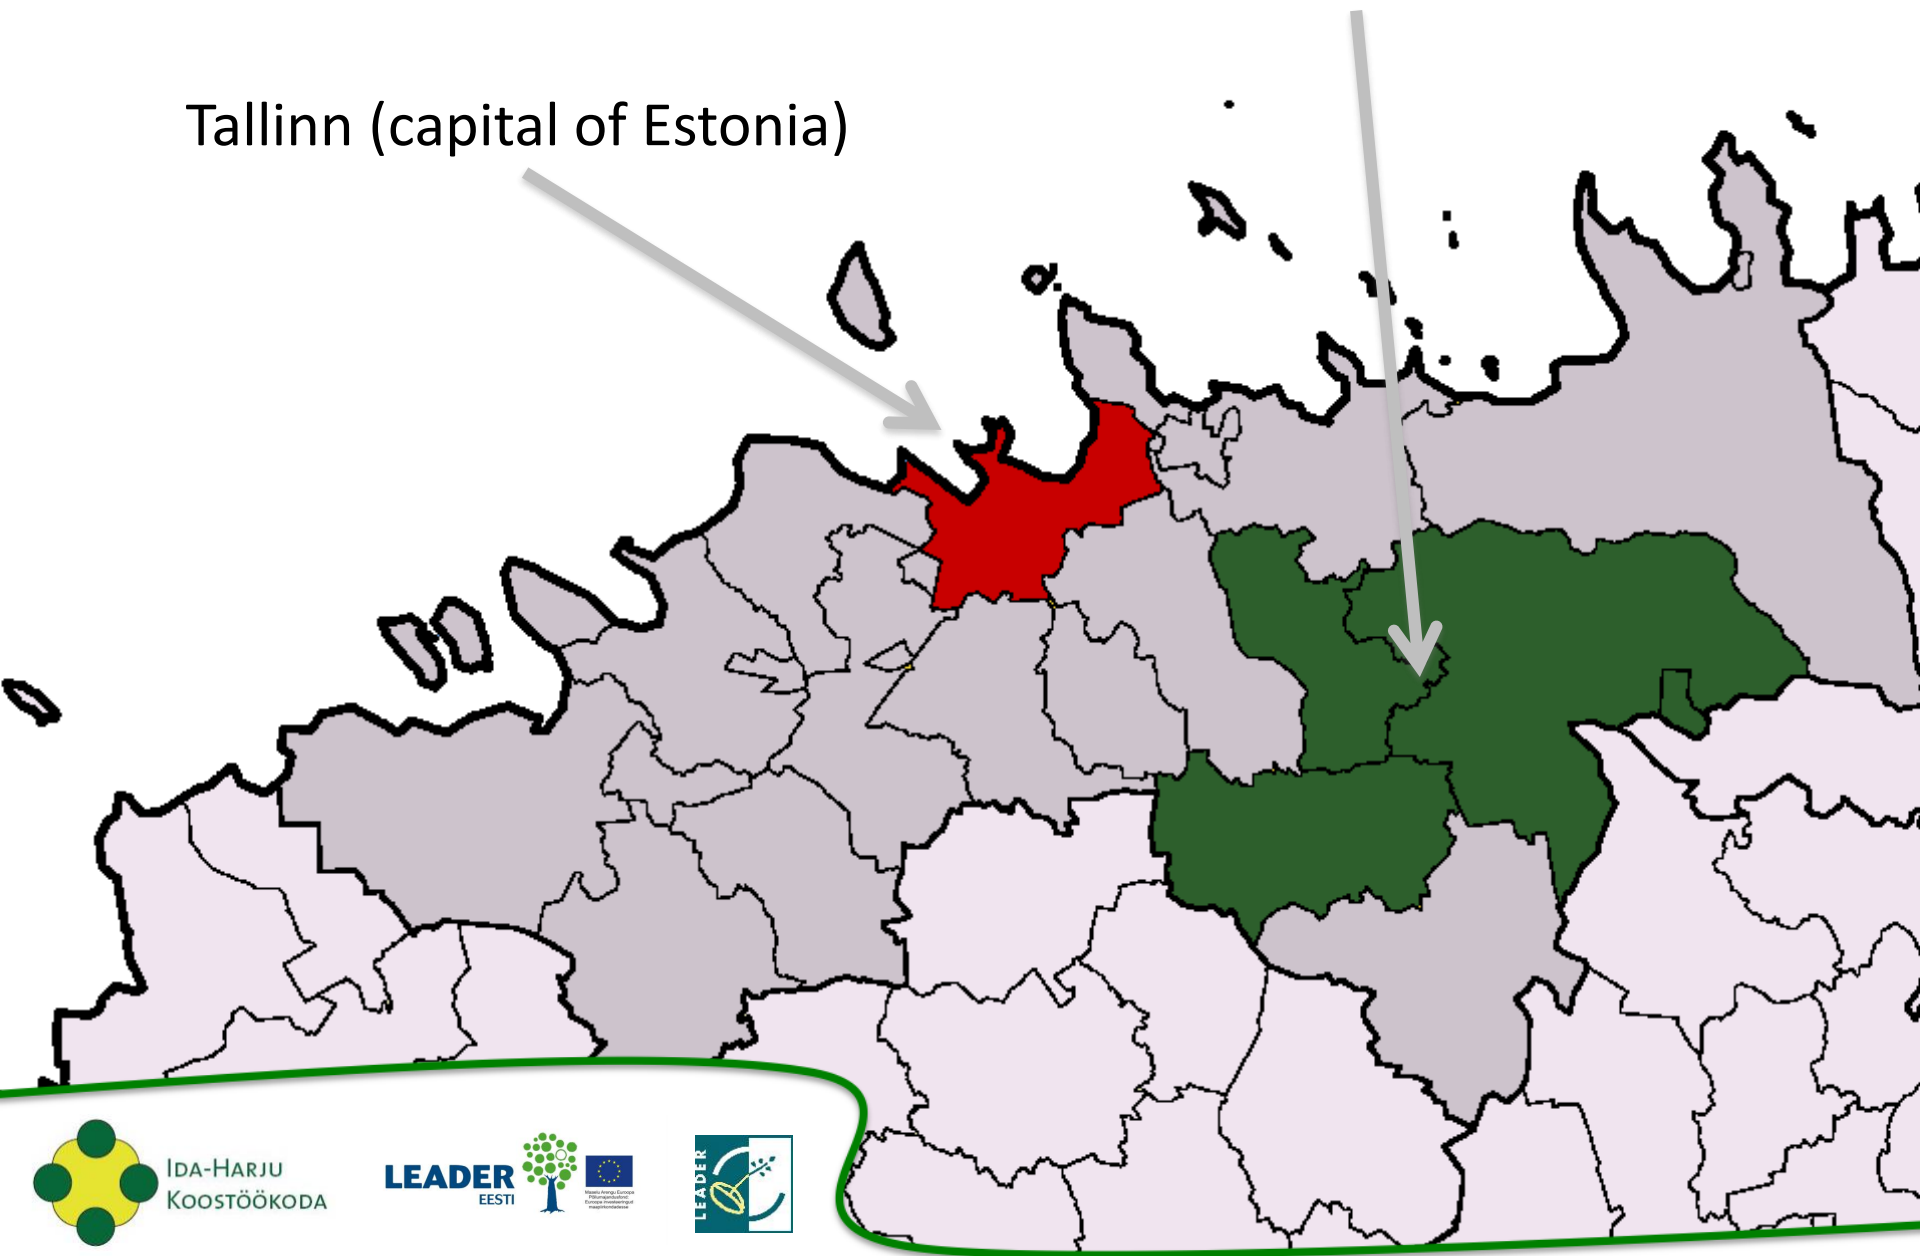

IDA-HARJU
KOOSTÖÖKODA

LAG East-Harju Partnership

25.08.2016

Tiina Sergo

LEADER
EESTI

East-Harju Partnership

Local Leader Action Group (LAG)

Established 13.08.2008

4 municipalities – Aegviidu, Anija, Kose, Raasiku

LAG East – Harju Partnership area

Tallinn (capital of Estonia)

LAG area

2014 - 2020

1223,74 km²

18 302 inhabitants (31.12.2015)

102 villages

8 hamlets

1 town

Area:
316 km²

Population:
~445 000

Our entrepreneurs here today

- LAG personnel – 2 people
- Municipality representatives – 1 person
- Anija manor (handicraft / culture) – 2 people
- NGO Looduselust (environment, science, community etc) – 1 person
- Raasiku Valla O.T.T (short supply chain, local market) – 1 person
- Kaido Kirsip FIE (agriculture) – 1 person
- Tammserv OÜ (agriculture) – 1 person
- Tuhala Ajaloo- ja Kunstikamber (history, community etc) – 1 person
- MRK Design OÜ (different design services) – 1 person