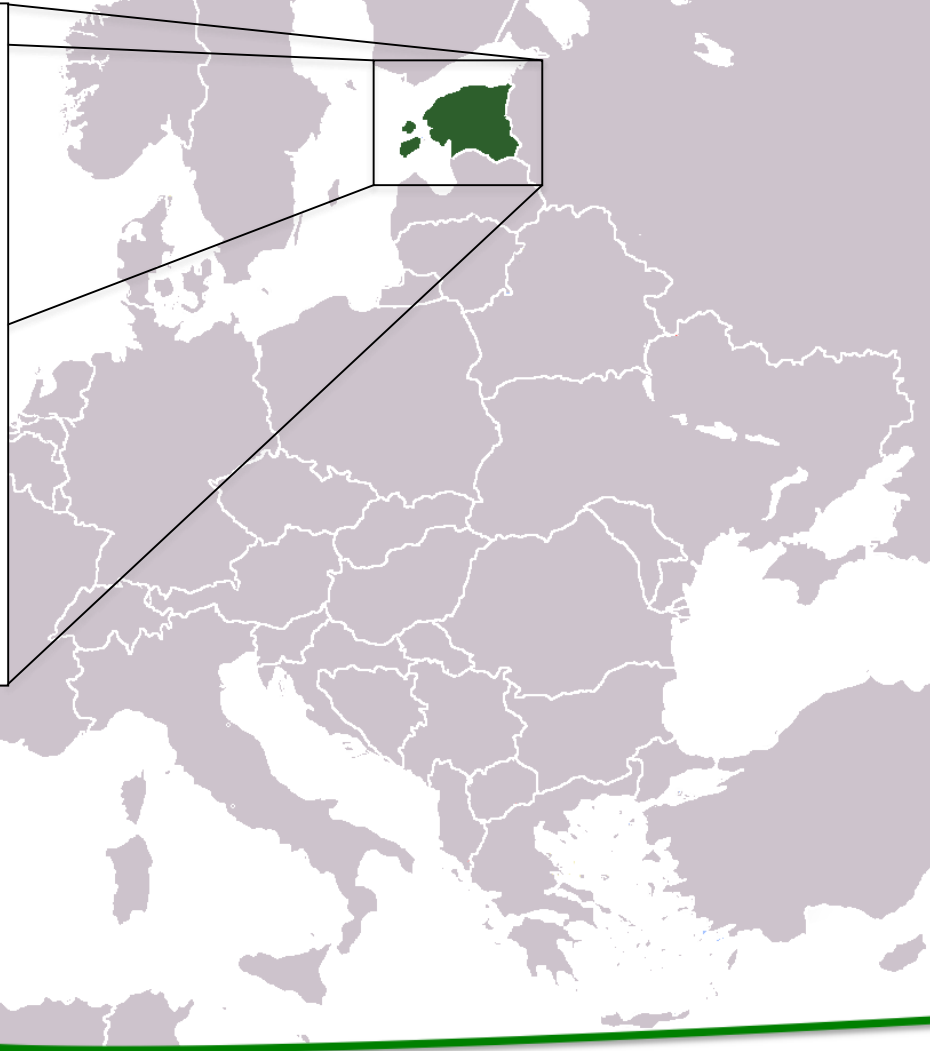

IDA-HARJU
KOOSTÖÖKODA

LAG East-Harju Partnership

25.08.2016

Tiina Sergo

LEADER
EESTI

East-Harju Partnership

Local Leader Action Group (LAG)

Established 13.08.2008

4 municipalities – Aegviidu, Anija, Kose, Raasiku

LAG East – Harju Partnership area

Tallinn (capital of Estonia)

LAG area

2014 - 2020

1223,74 km²

18 302 inhabitants (31.12.2015)

102 villages

8 hamlets

1 town

Area:
316 km²

Population:
~445 000

Our entrepreneurs here today

- LAG personnel – 2 people
- Municipality representatives – 1 person
- Anija manor (handicraft / culture) – 2 people
- NGO Looduselust (environment, science, community etc) – 1 person
- Raasiku Valla O.T.T (short supply chain, local market) – 1 person
- Kaido Kirsip FIE (agriculture) – 1 person
- Tammserv OÜ (agriculture) – 1 person
- Tuhala Ajaloo- ja Kunstikamber (history, community etc) – 1 person
- MRK Design OÜ (different design services) – 1 person