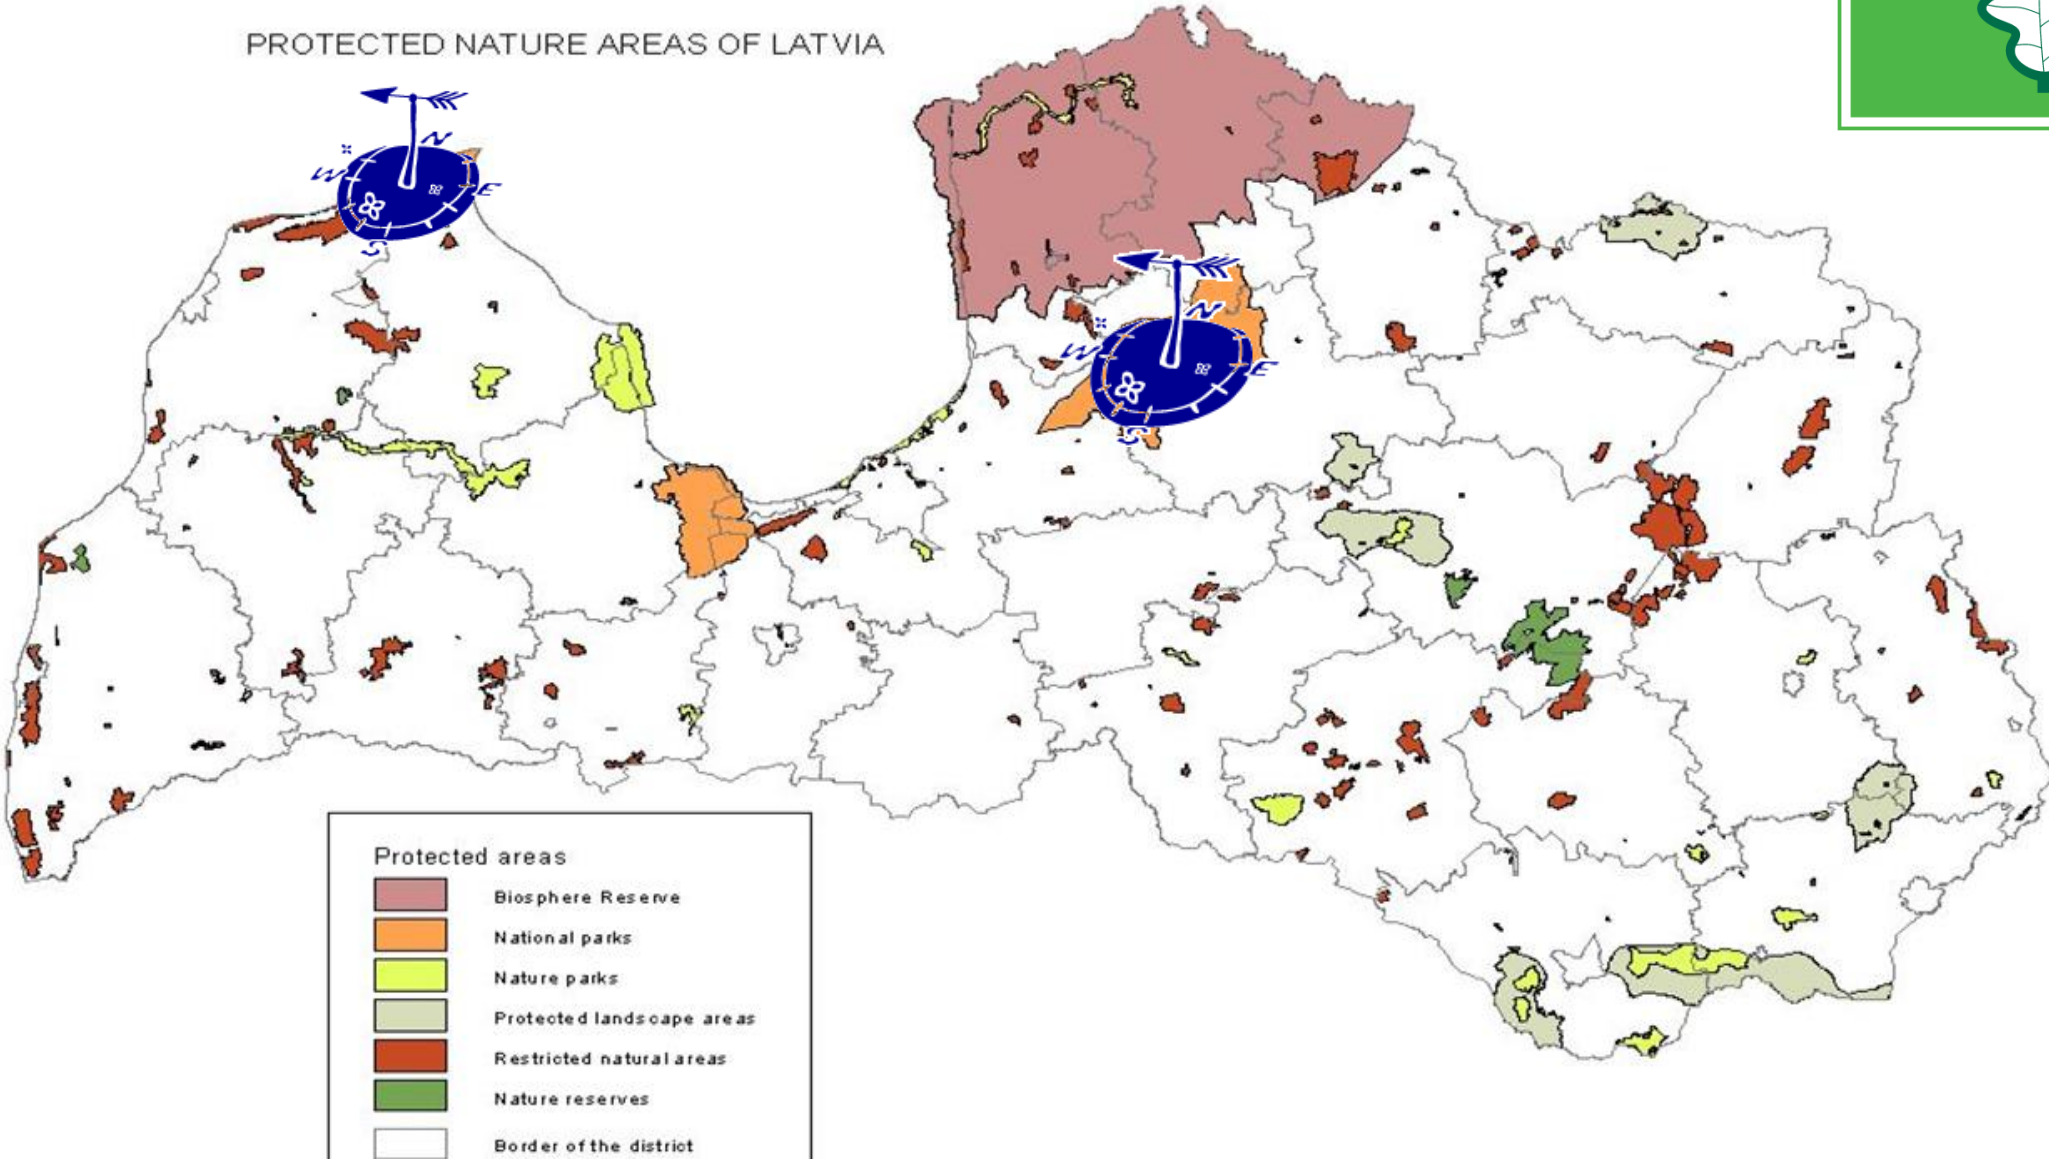

# Nature education

## Cesis district rural partnership and North-Kurzeme partnership area

*Estonia, 27.-29. September, 2017*

NACIONĀLAIS  
ATTĪSTĪBAS  
PLĀNS 2020

EIROPAS SAVIENĪBA  
EIROPA INVESTĒ LAUKU APVIDOS  
Eiropas Lauksaimniecības fonds  
lauku attīstībai

“Atbalsta Zemkopības ministrija un Lauku atbalsta dienests”

# Cesis district rural partnership and Gauja National park

- The partnership is NGO. Founded on 8th August, 2006.
- Located at the northeastern part of Latvia, 90km from the capital – Riga.
- Partnership territory - 8 municipalities:
- Members: (Local authorities, NGO, entrepreneurs, local communities, individuals)