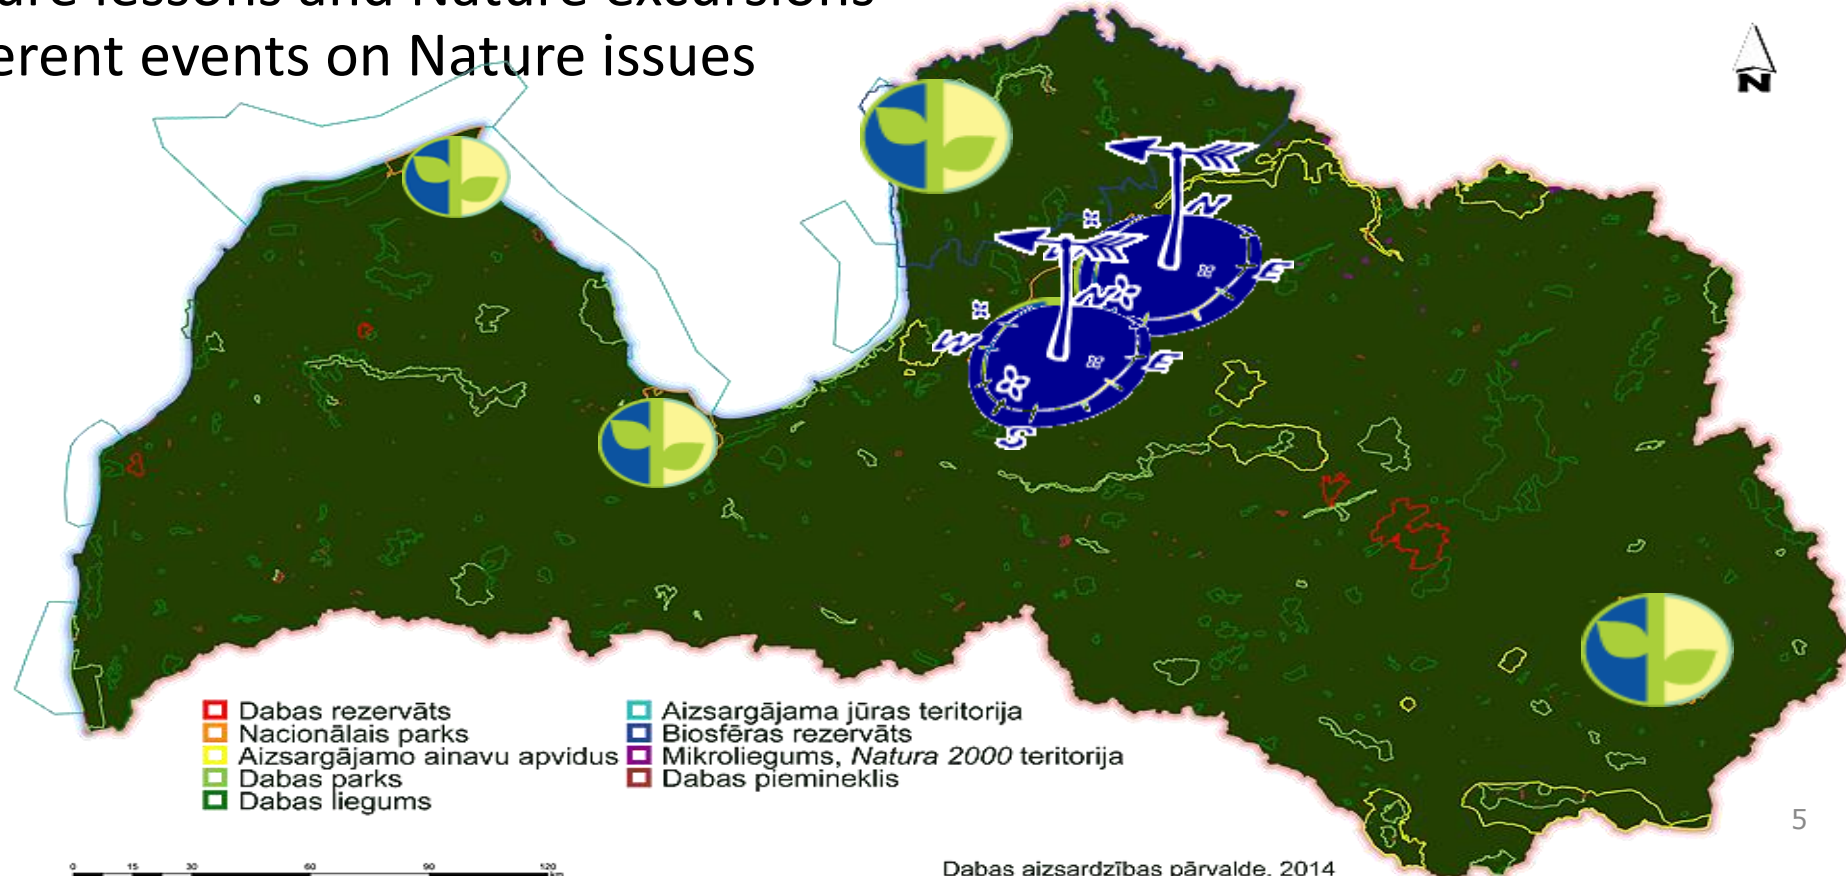

Nature
Conservation Agency
Republic of Latvia

Nature education 1

Two Nature education centres of Nature Conservation Agency Ligatne Nature Trails - territory for Nature Education

- Nature lessons and Nature excursions
- different events on Nature issues

Cēsu
rajona lauku
partnerība